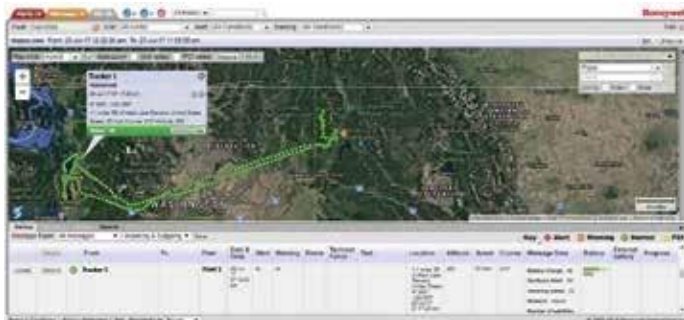

Alerting -
Respond rapidly to emergency situations

Workers can send emergency alerts via the Personal Tracker's dedicated SOS button or via the smartphone app. The SOS feature allows for immediate alerting of your location and need for assistance.

Tracking -
Protect your employees, protect your organization

The Personal Tracker can be configured to report worker location from 2 minutes to 24 hours from your smartphone app or the web-based application called ViewPoint.

ViewPoint Web Based Application

- Web-based platform that provides organizations with real-time visibility for tracking and monitoring people and high-value assets
- Enables employers to view current location data for workers online
- Allows for broadcasting of urgent messages
- Emergency contacts are automatically notified by SMS and/or email in the event of an alert situation
- Location and messaging data is easy to integrate into enterprise applications and ERP systems